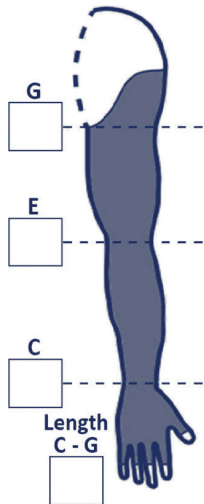

Polartec® Power Dry® Colors & Channeling ☐ Royal Blue - Standard Channeling	Side ☐ Right Arm ☐ Left Arm	Size ☐ Small ☐ Medium ☐ Large ☐ XLarge	Length ☐ Regular ☐ Long
	☒ JoViJacket - Black Nylon & Spandex Powernet (JoViJackets are recommended as they provide the additional compression needed for maximum fit & effectiveness.)		
Comments/Quantity:			
Additional Items ☐ Dycem® - donning aid ☐ Arion Easy Slide - donning aid			

Dycem® is a registered trademark of Dycem Ltd.