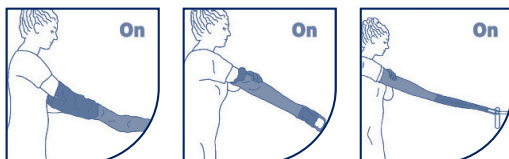

Polartec® Power Dry® Colors & Channeling <input type="checkbox"/> Royal Blue - Standard Channeling	Side <input type="checkbox"/> Right Arm <input type="checkbox"/> Left Arm	Size <input type="checkbox"/> Small <input type="checkbox"/> Medium <input type="checkbox"/> Large <input type="checkbox"/> XLarge	Length <input type="checkbox"/> Regular <input type="checkbox"/> Long
	<input checked="" type="checkbox"/> JoViJacket - Black Nylon & Spandex Powernet (JoViJackets are recommended as they provide the additional compression needed for maximum fit & effectiveness.)		
Comments/Quantity:			
Additional Items <input type="checkbox"/> Dycem® - donning aid <input type="checkbox"/> Arion Easy Slide - donning aid			

Dycem® is a registered trademark of Dycem Ltd.

Classic Arm Sleeve AG1

Ready-to-Wear

All measurements are in centimeters (cm).

Classic Arm Sleeve AG1 Size Chart			
	Least Wrist Circumference	Least Elbow Circumference	Axilla Circumference
	"C" Landmark	"E" Landmark	"G" Landmark
Small	15.5-16.5	23-26	27.5-32
Medium	16.5-18	26-29	32-36
Large	18-19	29-33	36-41
XLarge	19-20.5	33-37.5	41-45

Classic Arm Sleeve AG1 Length Chart	
Wrist to Axilla (C to G) (measured with arm hanging down at side)	
Regular	43
Long	45.5

Arion Easy-Slide Arm

- The user-friendly application aid makes putting on compression arm sleeves quick and easy
- A straightforward donning method in combination with the application aid